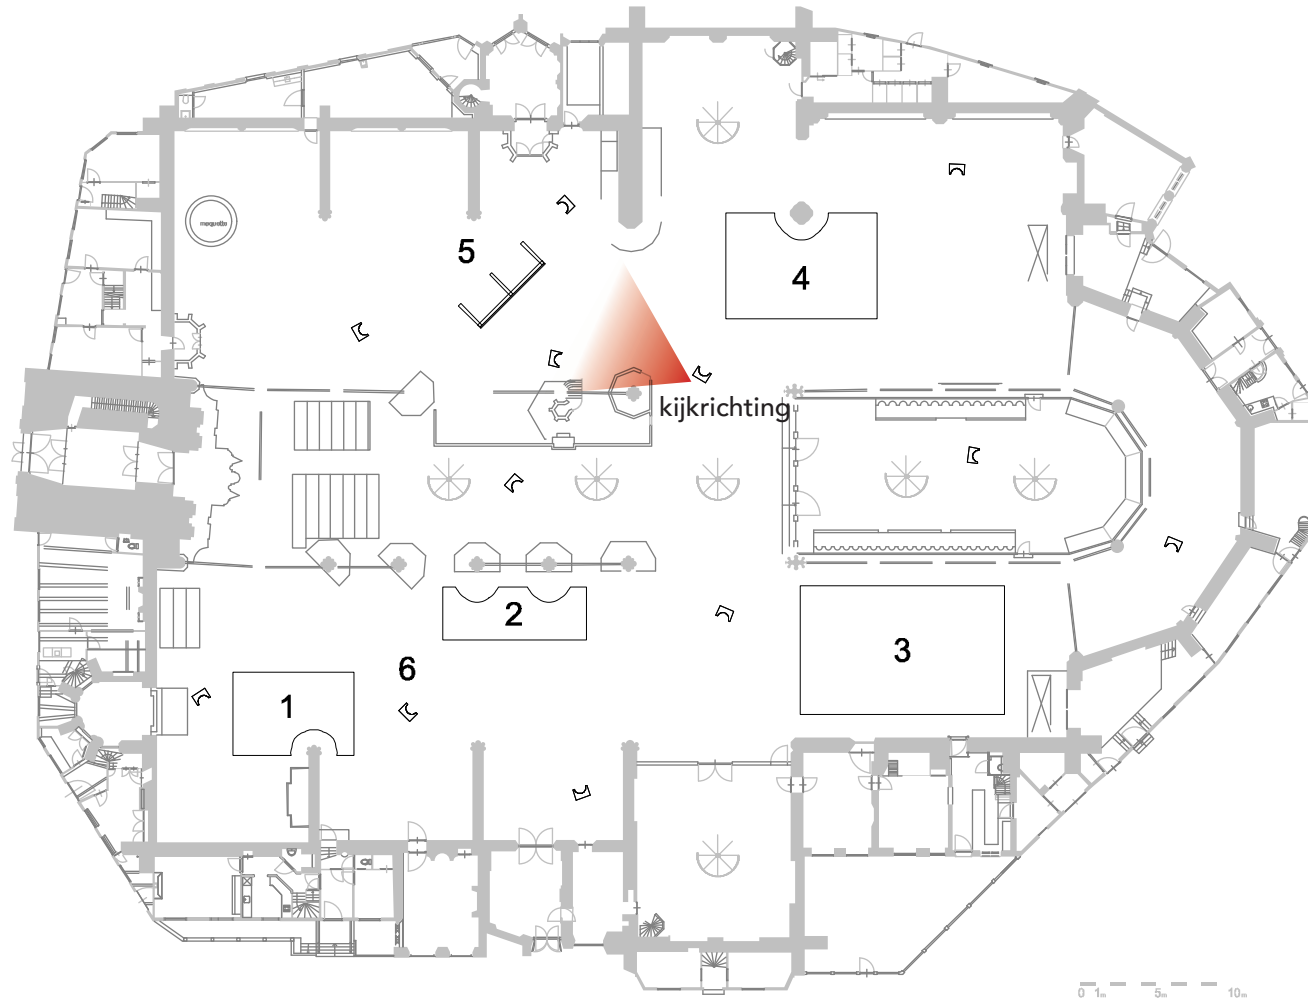

Project : Aimée Zito Lema / Oude Kerk Amsterdam			
Subject : locatie werken			
Scale : 1:500	Date : 11-02-2020		
Format :	Rev. Date :		
Units : mm	Drawn By : Luuk Wezenberg		
Drawing No. / File Name :	Phase :		
1	0