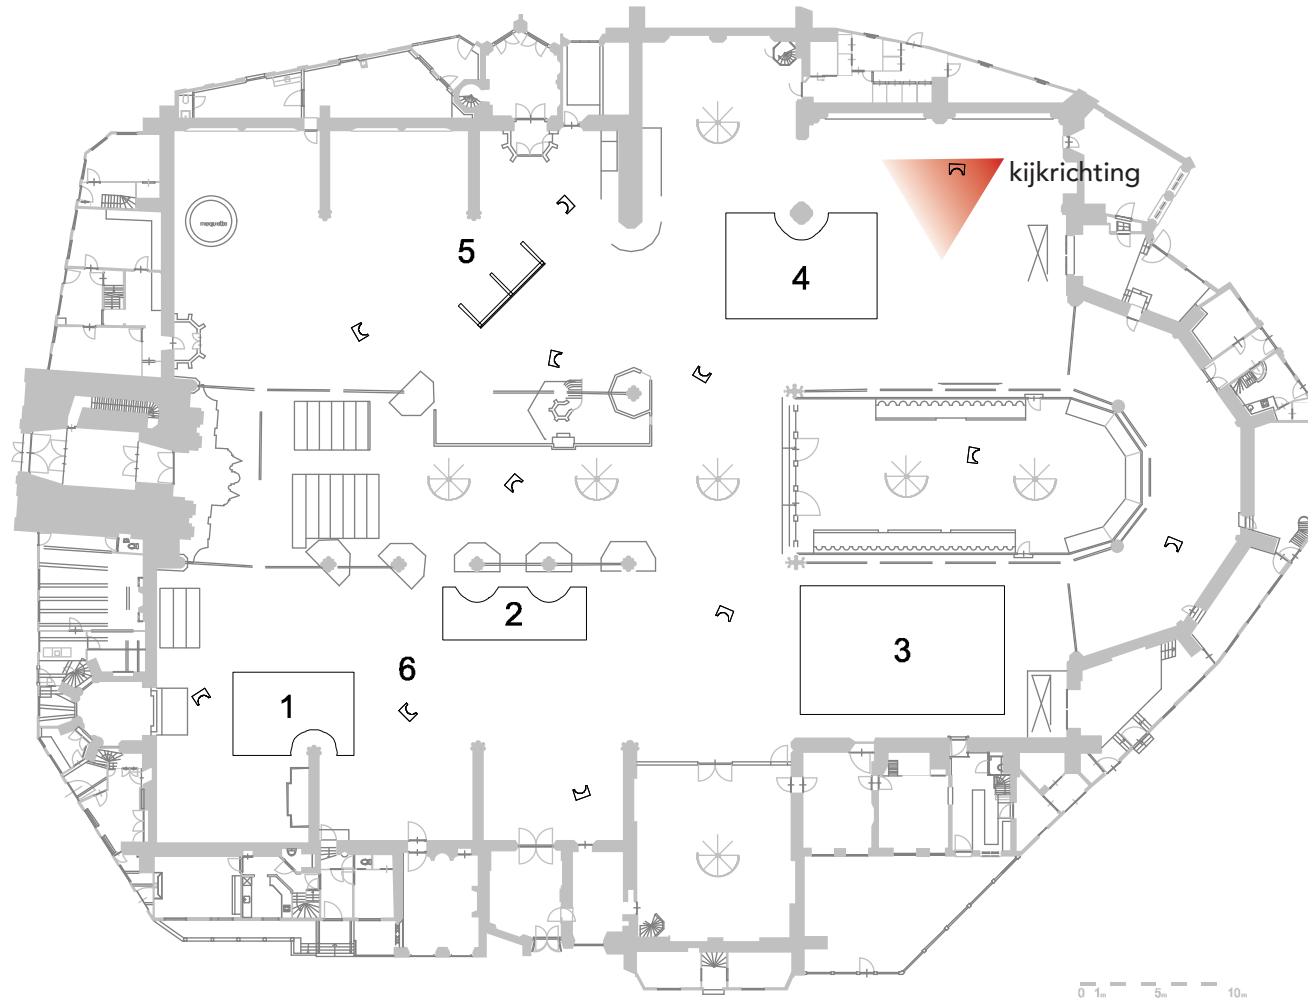

Project : Aimée Zito Lema / Oude Kerk Amsterdam			
Subject : locatie werken			
Scale : 1:500	Date : 11-02-2020		
Format :	Rev. Date :		
Units : mm	Drawn By : Luuk Wezenberg		
Drawing No. / File Name :	Phase :		
1	0